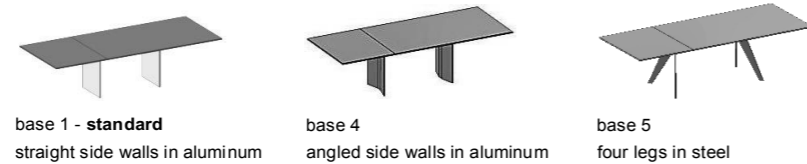

# ATLAS 1280-II

NATURAL STONE

	Model type	Pedestal	Size W - L - H approx. in cm
		base 1 straight side walls aluminum matt brushed standard	
	1280-II dining table rectangular <b>extendable</b> with integrated, pivotable leaf natural stone 73 cm	base 1 40 x 1.5	92 x 160 x 75 extended 92 x 233 x 75
	1280-II dining table rectangular <b>extendable</b> with integrated, pivotable leaf natural stone 80 cm	base 1 50 x 1.5	105 x 180 x 75 extended 105 x 260 x 75  105 x 200 x 75 extended 105 x 280 x 75
	1280-II dining table MAGNUM rectangular <b>extendable</b> with integrated, pivotable leaf natural stone 80 cm	base 4 Magnum angled side walls 55 x 8	* 105 x 240 x 75 extended 105 x 320 x 75  * 105 x 280 x 75 extended 105 x 360 x 75
	1280-II dining table rectangular, boat-shaped <b>not extendable</b>	base 1 50 x 1.5	105 x 160 x 74 105 x 180 x 74 105 x 200 x 74 105 x 220 x 74 105 x 240 x 74
	1280-II dining table rectangular, boat-shaped <b>not extendable</b>	base 4 angled side walls 50 x 7	105 x 260 x 74 105 x 280 x 74

base 1 - standard straight side walls in aluminum  
base 4 angled side walls in aluminum  
base 5 four legs in steel

Note: \* Veining of the top discontinuous.  
For reasons of stability, we recommend base 4 for not extendable tables of 260 cm length or longer.