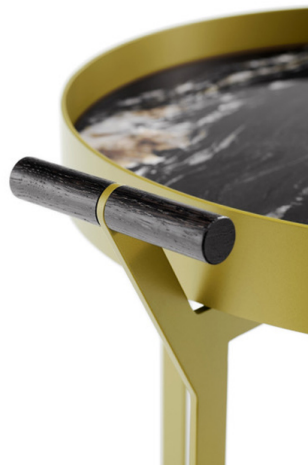

DAY

Model No. 1387

DESIGN STEPHAN VEIT

Following the NIGHT - our bedside table with storage compartment - comes the bar trolley DAY. It offers sufficient space for your favorite drink after a convivial dinner.

The fine edge formation of the metal corpus and the trays of natural stone or coated metal lend a high-class appearance. With the wooden handle and its elegant castors, the table can quickly be positioned where it is needed.

Model type	Frame	Size
------------	-------	------

	metal coated black with black rollers	W - L - H approx. in cm
--	---	----------------------------

1387 bar cart	with handle 53 ø x 68
ring and lower tray same color as frame	
handle oak stained dark oak	

Price supplements for special orders:

frame	coated dark bronze
frame	coated gold-colored or nickel-colored
frame	lacquered to RAL

stone PG 5+6 only when remnant plates in stock / tray
(surcharge on stone PG 2 - 4b)