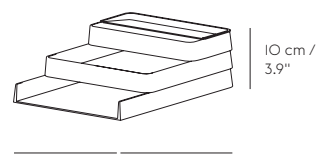

We do not recommend putting the product in the dishwasher nor using any chemicals or bleach to clean the item as this may be harmful to the surface.

CONFIGURATIONS

Config. 1

25 cm / 9.6" | 32 cm / 12.6"

Config. 2