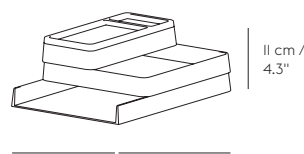

CONFIGURATIONS

25 cm / 9.6" | 32 cm / 12.6"