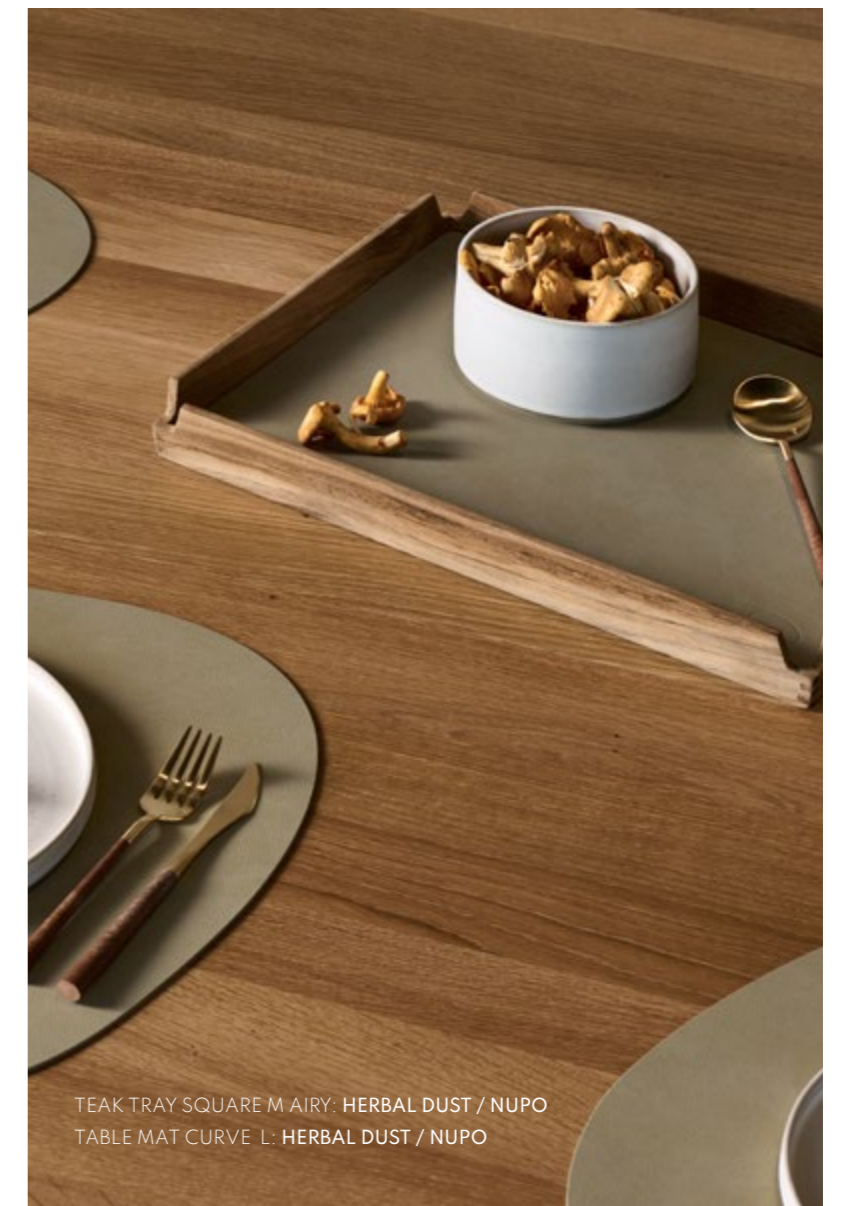

TABLE MAT CURVE L: LIGHT GREY / NUPO
WOOD BOX CURVE S: OAK / NATURE
CURVE CANDLE HOLDER TEALIGHT: LIGHT GREY / NUPO

TABLE MAT SQUARE L: KHAKI / NUPO

TEAK TRAY

Like the rest of our collection, our teak trays in recycled teak boast a timeless design, yet they bring forth a multitude of possibilities. Perfect for serving, setting the table, and styling. The elegant designs of our teak trays from recycled teak seamlessly complement various contexts and with a wide range of leather inlays it can easily be matched to its surroundings or the table setting.

The collection features two elegant designs both adorned with meticulously crafted finger joints and produced according to the highest standards of craftsmanship. Teak Tray Airy presents a modern, yet lasting expression with open corners, while Teak Tray Even exudes the charm of classic, closed corners. In both designs the interplay of the small pieces of recycled teak will make the expression different from tray to tray.