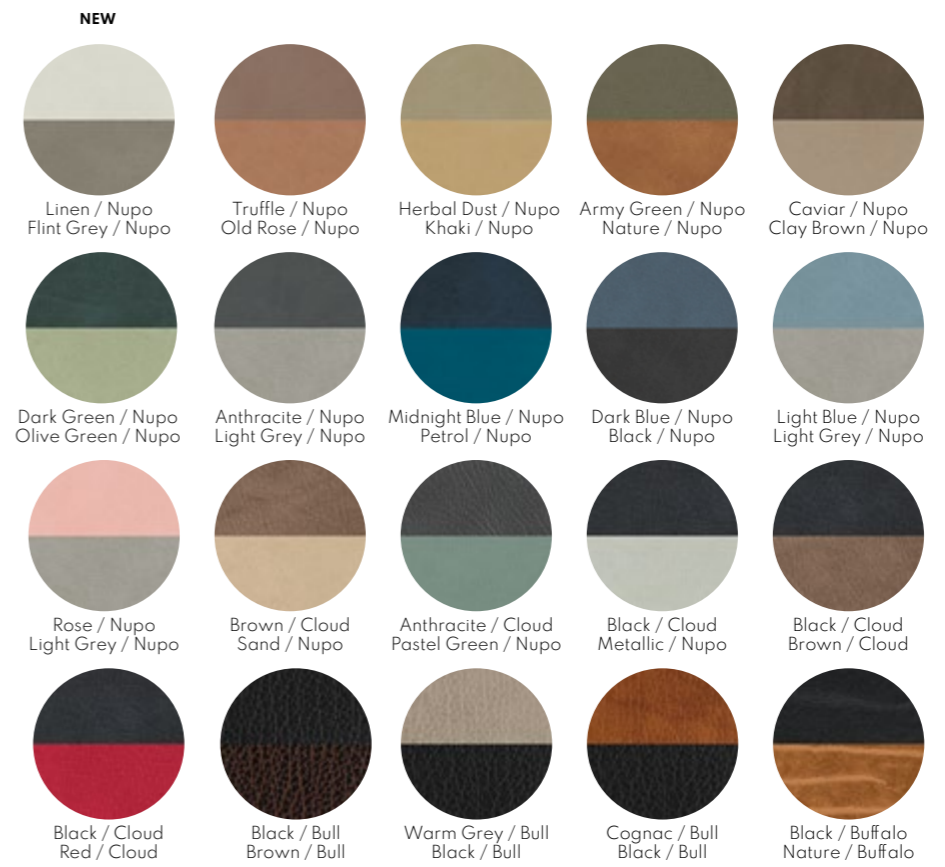

HIPPO CURVE

TEXTURE / COLOUR	QLTY.	COLOUR	TABLE MAT	TABLE MAT	TABLE MAT	GLASS MAT
			CURVE S	CURVE M	CURVE L	CURVE
			W:24xL:28 cm	W:31xL:35 cm	W:37xL:44 cm	W:11xL:13 cm
HIPPO / ANTHRACITE-GREY	1,6 mm		98870	991650	98869	98863
HIPPO / BLACK-ANTHRACITE	1,6 mm		981293	991651	981292	981286
HIPPO / CURRY	1,6 mm		981092	991652	981091	981085
HIPPO / FOREST GREEN	1,6 mm		990211	991653	990212	990215
HIPPO / GOLD	1,6 mm		990150	991654	990151	990156
HIPPO / LIGHT BLUE	1,6 mm		981254	991655	981253	981151
HIPPO / NATURE	1,6 mm		990017	991656	990018	990023
HIPPO / NAVY BLUE	1,6 mm		981267	991657	981266	981260
HIPPO / OLIVE GREEN	1,6 mm		983580	991658	983570	983503
HIPPO / PASTEL GREEN	1,6 mm		981131	991659	981130	981124
HIPPO / SAND	1,6 mm		981319	991660	981318	981312
HIPPO / SILVER	1,6 mm		990548	991661	990549	990554
HIPPO / WARM GREY	1,6 mm		990221	991662	990222	990227
HIPPO / WHITE-GREY	1,6 mm		98932	991663	98931	98925
COLLI			4	4	4	8
EUR RECOMMENDED RETAIL PRICE			12,00	15,95	20,00	5,00
DKK RECOMMENDED RETAIL PRICE			99,00	119,00	169,00	39,00
SEK / NOK RECOMMENDED RETAIL PRICE			149,00	179,00	249,00	49,00

See products for cleaning and maintenance on page 69

COLOUR SELECTION DOUBLE-SIDED

Our double-sided recycled leather features different colours on each side, and some of them various leather textures too. In total, there are 20 variants in the collection, all of which can be flipped to change the look and colour. The material is 2 mm thick.