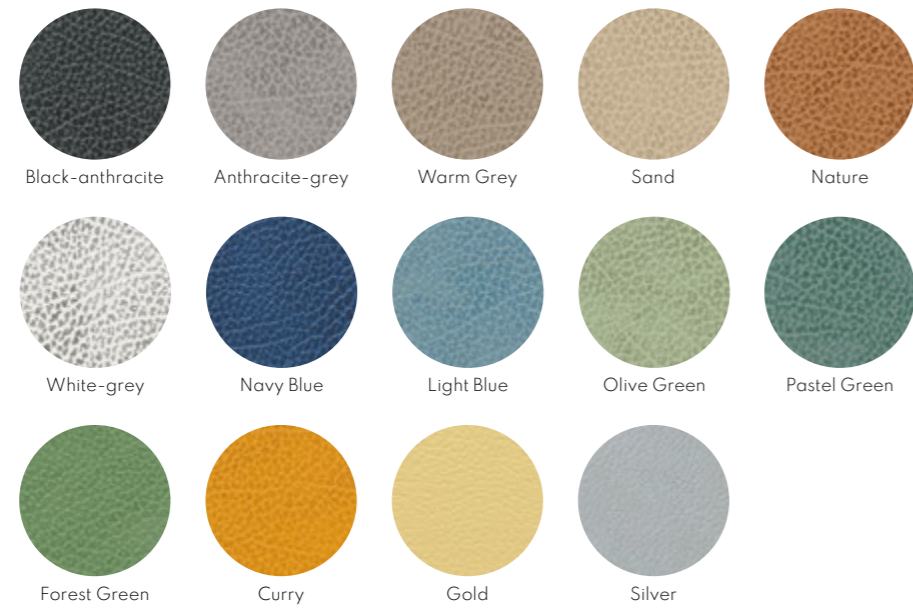

See products for cleaning and maintenance on page 69

HIPPO SQUARE

TEXTURE / COLOUR	QLTY.	COLOUR	TABLE MAT	TABLE MAT	TABLE MAT	GLASS MAT
			SQUARE S	SQUARE M	SQUARE L	SQUARE
			W:28xL:28 cm	W:26,5xH:34,5cm	W:35xL:45 cm	W:10xL:10 cm
HIPPO / ANTHRACITE-GREY	1,6 mm		98874	991581	98873	98864
HIPPO / BLACK-ANTHRACITE	1,6 mm		981297	991582	981296	981287
HIPPO / CURRY	1,6 mm		981096	991583	981095	981086
HIPPO / FOREST GREEN	1,6 mm		990213	991584	990214	990216
HIPPO / GOLD	1,6 mm		990152	991585	990153	990157
HIPPO / LIGHT BLUE	1,6 mm		981258	991586	981257	981152
HIPPO / NATURE	1,6 mm		990019	991587	990020	990024
HIPPO / NAVY BLUE	1,6 mm		981271	991588	981270	981261
HIPPO / OLIVE GREEN	1,6 mm		983620	991589	983610	983513
HIPPO / PASTEL GREEN	1,6 mm		981149	991590	981134	981125
HIPPO / SAND	1,6 mm		981323	991591	981322	981313
HIPPO / SILVER	1,6 mm		990550	991592	990551	990555
HIPPO / WARM GREY	1,6 mm		990223	991593	990224	990228
HIPPO / WHITE-GREY	1,6 mm		98936	991594	98935	98926
COLLI			4	4	4	8
EUR RECOMMENDED RETAIL PRICE			12,00	15,00	20,00	5,00
DKK RECOMMENDED RETAIL PRICE			99,00	109,00	169,00	39,00
SEK / NOK RECOMMENDED RETAIL PRICE			149,00	179,00	249,00	49,00

See products for cleaning and maintenance on page 69

COLOUR SELECTION HIPPO

With different depths, Hippo has a beautiful play between bright and darker shades across the surface. The coarse surface is very durable and easy to clean. The material is 1,6 mm thick.