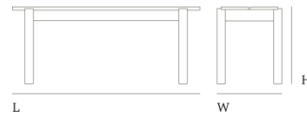

— Thomas Bentzen

<b>Designed by</b>	Thomas Bentzen / 2019
<b>About the designer</b>	Thomas Bentzen, former Head of Design at Muuto, started his own studio in 2010. Bentzen’s designs are characterized by simplicity, rationality and functionality — always firmly rooted in the Danish design tradition, material knowledge, craftsmanship and rational industrial manufacturing processes. His work continues to receive international recognition at fairs and exhibitions all over the world.
<b>Environment</b>	Indoor
<b>Country of Production</b>	Latvia
<b>Preassembled</b>	No - Mount legs to seat.
<b>Description</b>	The Linear Wood Bench brings a simple and elegant perspective to wooden furniture through its modern form language with understated details for a long-lasting expression. Kept visually clean for long-lasting aesthetics, the Linear Wood Bench finds its distinct character through subtle detailing and a simple expression. Pair the design with the Linear Wood Table with the bench’s proportions allowing for it to slide easily under the table.
<b>Material</b>	The seat is made in oak veneer with veneered plywood aprons and solid oak legs.  Oak veneer: slight color variations can occur due to the inherent characteristics of the material.
<b>Cleaning &amp; Care</b>	Clean the bench with a damp cloth. If necessary, only use a mild detergent or washing up liquid and not concentrated. Always wipe with a dry cloth afterwards. To minimize the risk of stains and marks, liquid, grease etc. should be removed straight away.

## Dimensions

### 110 x 34 cm / 43.3 x 15.4"

Length:	110 cm / 43.3"
Height:	46 cm / 18.1"
Width:	34 cm / 13.4"
Seat Height:	46 cm / 18.1"

### 170 x 34 cm / 66.9 x 15.4"

Length:	170 cm / 67"
Height:	46 cm / 18.1"
Width:	34 cm / 13.4"
Seat Height:	46 cm / 18.1"