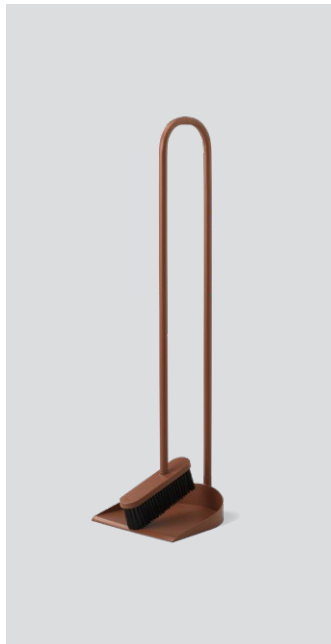

Cane

Cane black
- *Item nr. 3100*

Cane rust
- *Item nr. 3101*

Cane warm beige
- *Item nr. 3102*

Product type: Indoor broom with dustpan

Design: Gridy, 2019

Material: Steel

Colours: Black, rust or warm beige

Net weight: 2.2 kg

Minimum order size: 2

Spare parts available: Brush head

Dimensions (cm):