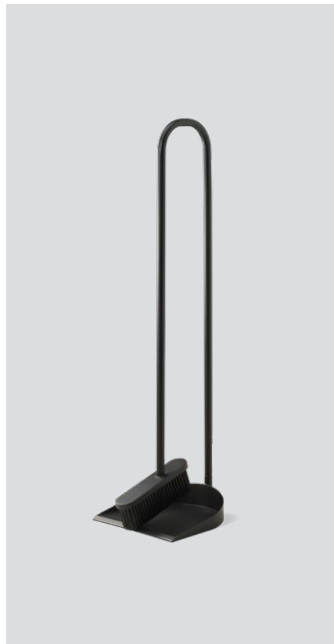

Cane

Cane black
- *Item nr. 3100*

Cane rust
- *Item nr. 3101*

Cane warm beige
- *Item nr. 3102*

Product type: Indoor broom with dustpan

Design: Gridy, 2019

Material: Steel

Colours: Black, rust or warm beige

Net weight: 2.2 kg

Minimum order size: 2

Spare parts available: Brush head

Dimensions (cm):