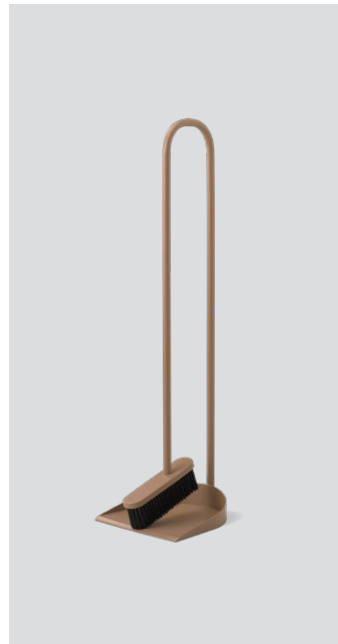

Cane

Cane black
- *Item nr. 3100*

Cane rust
- *Item nr. 3101*

Cane warm beige
- *Item nr. 3102*

Product type: Indoor broom with dustpan

Design: Gridy, 2019

Material: Steel

Colours: Black, rust or warm beige

Net weight: 2.2 kg

Minimum order size: 2

Spare parts available: Brush head

Dimensions (cm):