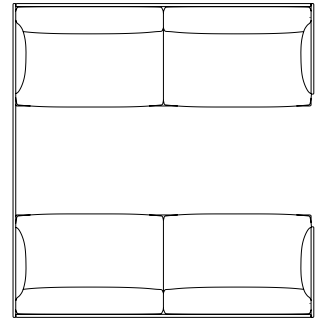

OUTLINE SOFA SERIES

Highback Cabin 100 (Also available with SH: 45 cm / 17.7")

231 cm / 90.94"

170 cm / 66.9"

115 cm / 45.3"
SH 40 cm / 15.7"

2-Seater

170 cm / 66.9"

3-Seater

220 cm / 86.6"

Highback Cabin 120 (Also available with SH: 45 cm / 17.7")

231 cm / 90.94"

170 cm / 66.9"

140 cm / 55.12"
SH 40 cm / 15.7"

2-Seater

170 cm / 66.9"

3-Seater

220 cm / 86.6"

Highback Cabin 100 w/ Table—SH45 cm

231 cm / 90.94"
Table W 70cm / 27.56"

170 cm / 66.9"

120 cm / 47.3"
SH 45 cm / 17.7"

Table H 71 cm / 27.95"

2-Seater

170 cm / 66.9"

Highback Cabin 120 w/ Table—SH45 cm

231 cm / 90.94"
Table W 70cm / 27.56"

170 cm / 66.9"

145 cm / 57.09"
SH 45 cm / 17.7"

Table H 71 cm / 27.95"

2-Seater

170 cm / 66.9"