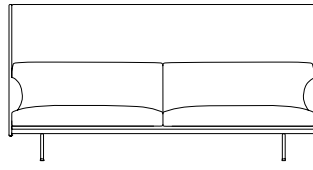

3-Seater

220 cm / 86.6"

76 cm / 29.9"

115 cm / 45.3"
SH 40 cm / 15.7"