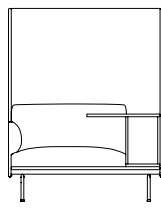

Right

111 cm / 43.7"

78 cm / 30.7"

115 cm / 45.3"
SH 40 cm / 15.7"

Highback Work 120 (Also available with SH: 45 cm / 17.7")

Left

111 cm / 43.7"

Right