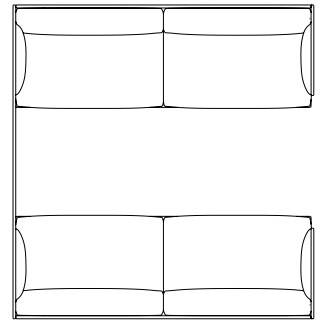

OUTLINE SOFA SERIES

Highback Cabin 100 (Also available with SH: 45 cm / 17.7")

231 cm / 90.94"

170 cm / 66.9"

115 cm / 45.3"
SH 40 cm / 15.7"

2-Seater

170 cm / 66.9"

3-Seater

220 cm / 86.6"

Highback Cabin 120 (Also available with SH: 45 cm / 17.7")

231 cm / 90.94"

170 cm / 66.9"

140 cm / 55.12"
SH 40 cm / 15.7"

2-Seater

170 cm / 66.9"

3-Seater

220 cm / 86.6"

Highback Cabin 100 w/ Table—SH45 cm

231 cm / 90.94"
Table W 70cm / 27.56"

170 cm / 66.9"

120 cm / 47.3"
SH 45 cm / 17.7"

Table H 71 cm / 27.95"

2-Seater

170 cm / 66.9"

Highback Cabin 120 w/ Table—SH45 cm

231 cm / 90.94"
Table W 70cm / 27.56"

170 cm / 66.9"

145 cm / 57.09"
SH 45 cm / 17.7"

Table H 71 cm / 27.95"

2-Seater

170 cm / 66.9"