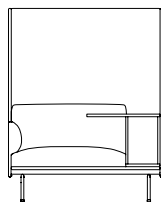

Right

111 cm / 43.7"

78 cm / 30.7"

115 cm / 45.3"
SH 40 cm / 15.7"

Highback Work 120 (Also available with SH: 45 cm / 17.7")

Left

111 cm / 43.7"

Right

111 cm / 43.7"

78 cm / 30.7"

140 cm / 55.12"
SH 40 cm / 15.7"

OUTLINE SOFA SERIES

Highback Cabin 100 (Also available with SH: 45 cm / 17.7")

231 cm / 90.94"

170 cm / 66.9"

115 cm / 45.3"
SH 40 cm / 15.7"