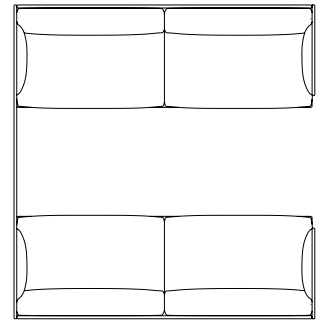

Outline Corner Sofa

Dimensions

Height:	71 cm / 28"
Width:	255 cm / 100.4"
Depth:	84 cm / 33"
Seat Height:	40 cm / 15.7"
Seat Depth:	62 cm / 24.5"

Made-to-Order

This product can be upholstered in the following textiles: Acca, Allure Leather, Balder, Beck, Canvas, Clara, Clay, Colline, Divina, Divina MD, Divina Melange, Easy Leather, Ecriture, Endure Leather, Fiord, Grace Leather, Grain, Hallingdal, Hearth, Illusion Leather, Manner, Ocean, Planum, Refine Leather, Remix, Steelcut, Twill Weave, Vancouver, Vidar

111 cm / 43.7"

78 cm / 30.7"

140 cm / 55.12"
SH 40 cm / 15.7"

OUTLINE SOFA SERIES

Highback Cabin 100 (Also available with SH: 45 cm / 17.7")

231 cm / 90.94"

170 cm / 66.9"

115 cm / 45.3"
SH 40 cm / 15.7"

2-Seater

170 cm / 66.9"

3-Seater

220 cm / 86.6"

Highback Cabin 120 (Also available with SH: 45 cm / 17.7")

231 cm / 90.94"

170 cm / 66.9"

140 cm / 55.12"
SH 40 cm / 15.7"

2-Seater

170 cm / 66.9"

3-Seater

220 cm / 86.6"

Highback Cabin 100 w/ Table—SH45 cm

231 cm / 90.94"
Table W 70cm / 27.56"

170 cm / 66.9"

120 cm / 47.3"
SH 45 cm / 17.7"