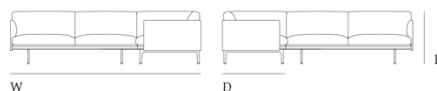

Additional Information

A Power Outlet including USB and USB-C charger can be added to the Outline Sofa Series. The Power Outlet is available in an EU, US and UK version. Please note that Muuto does not offer installation of the Power Outlet into any Muuto products.

Outline Corner Sofa

Dimensions

Height:	71 cm / 28"
Width:	255 cm / 100.4"
Depth:	84 cm / 33"
Seat Height:	40 cm / 15.7"
Seat Depth:	62 cm / 24.5"

Made-to-Order

This product can be upholstered in the following textiles: Acca, Allure Leather, Balder, Beck, Canvas, Clara, Clay, Colline, Divina, Divina MD, Divina Melange, Easy Leather, Ecriture, Endure Leather, Fiord, Grace Leather, Grain, Hallingdal, Hearth, Illusion Leather, Manner, Ocean, Planum, Refine Leather, Remix, Steelcut, Twill Weave, Vancouver, Vidar