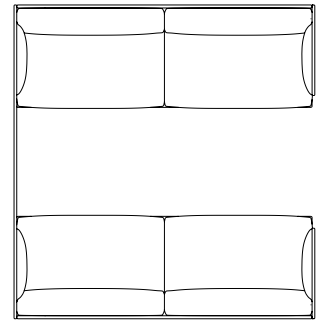

OUTLINE SOFA SERIES

Highback Cabin 100 (Also available with SH: 45 cm / 17.7")

231 cm / 90.94"

170 cm / 66.9"

115 cm / 45.3"
SH 40 cm / 15.7"

2-Seater

170 cm / 66.9"

3-Seater

220 cm / 86.6"

Highback Cabin 120 (Also available with SH: 45 cm / 17.7")

231 cm / 90.94"

170 cm / 66.9"

140 cm / 55.12"
SH 40 cm / 15.7"

2-Seater

170 cm / 66.9"

3-Seater

220 cm / 86.6"

Highback Cabin 100 w/ Table—SH45 cm

231 cm / 90.94"
Table W 70cm / 27.56"

170 cm / 66.9"

120 cm / 47.3"
SH 45 cm / 17.7"

Table H 71 cm / 27.95"

2-Seater

170 cm / 66.9"

Highback Cabin 120 w/ Table—SH45 cm

231 cm / 90.94"
Table W 70cm / 27.56"

170 cm / 66.9"

145 cm / 57.09"
SH 45 cm / 17.7"

Table H 71 cm / 27.95"

2-Seater

170 cm / 66.9"