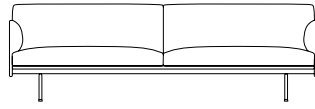

## Dimensions

Height:	40 cm / 15.7"
Width:	111 cm / 43.7"
Depth:	78 cm / 30.7"
Seat Height:	40 cm / 15.7"
Seat Depth:	78 cm / 30.7"

**Chair**

88 cm / 34.6"

**2-Seater**

170 cm / 66.9"

**3-Seater**

220 cm / 86.6"

**3 1/2-Seater**

255 cm / 100.4"