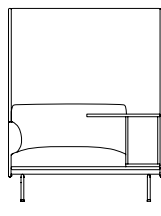

Right

111 cm / 43.7"