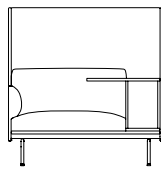

Right

111 cm / 43.7"