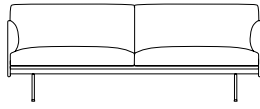

2-Seater

170 cm / 66.9"