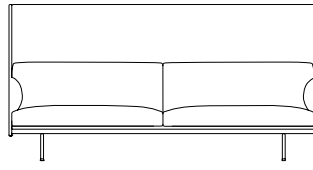

## Dimensions

Height:	40 cm / 15.7"
Width:	111 cm / 43.7"
Depth:	78 cm / 30.7"
Seat Height:	40 cm / 15.7"
Seat Depth:	78 cm / 30.7"

## Highback 100 (Also available with SH: 45 cm / 17.7")

1-Seater

88 cm / 34.7"

2-Seater

170 cm / 66.9"

3-Seater

220 cm / 86.6"

76 cm / 29.9"

115 cm / 45.3"  
SH 40 cm / 15.7"