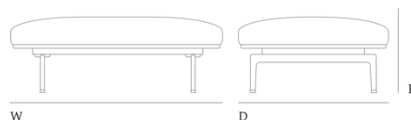

## Dimensions

Height:	40 cm / 15.7"
Width:	111 cm / 43.7"
Depth:	78 cm / 30.7"
Seat Height:	40 cm / 15.7"
Seat Depth:	78 cm / 30.7"