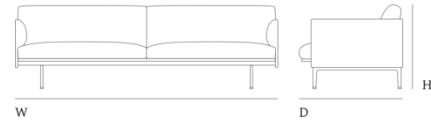

Outline Sofa 3-Seater

Dimensions

Height:	71 cm / 28"
Width:	220 cm / 86.6"
Depth:	84 cm / 33"
Seat Height:	40 cm / 15.7"
Seat Depth:	62 cm / 24.5"

Ready-to-Ship

Remix 163/Black
Refine Leather Cognac/Black
Ecriture 240/Polished Aluminum
Clay 12/Black

Made-to-Order

This product can be upholstered in the following textiles: Acca, Allure Leather, Balder, Beck, Canvas, Clara, Clay, Colline, Divina, Divina MD, Divina Melange, Easy Leather, Ecriture, Endure Leather, Fiord, Grace Leather, Grain, Hallingdal, Hearth, Illusion Leather, Manner, Ocean, Planum, Refine Leather, Remix, Steelcut, Steelcut Quartet, Steelcut Trio, Twill Weave, Vancouver, Vidar

Option of Black or Polished Aluminum base for all made-to-order versions.

Upholstery Consumption for Customers' Own Material

Textile Upholstery: 9 m / 9.8 yds
Leather Upholstery: 20,5 m² / 220.7 ft²

Tests, Labels & Certifications

Eco-Labels & Certificates   DECLARE
VOC — Bifma X 7.1
VOC — CDPH 01350

Safety & Regulations   EAC Certificate
Technical Bulletin (TB)
TSCA Title VI – formaldehyde

**Strength, Durability &
Stability**   BIFMA X5.4 — Lounge & Public Seating
EN 1022 Furniture
EN 16139-L2 Furniture

Upholstered Outline products that have the Declare Living Building Challenge Compliant certification only have the certification when upholstered with the following Kvadrat textiles and leather types: Balder, Canvas, Clara, Clay, Divina, Divina MD, Divina Mélange, Fiord, Hallingdal, Hero, Remix, Re-wool, Steelcut, Steelcut Trio, Vidar, Twill Weave, Refine Leather and Easy Leather. EU/US versions upholstered with a large selection of Kvadrat textiles are tested to VOC CDPH 01350 and VOC Bifma X7.1.: Balder, Canvas, Clara, Clay, Divina, Divina MD, Divina Mélange, Fiord, Hallingdal, Hero, Remix, Re-wool, Steelcut, Steelcut Trio, Still, Vidar and Twill Weave. Refine Leather, Grace Leather and Easy Leather are tested to VOC CDPH 01350.