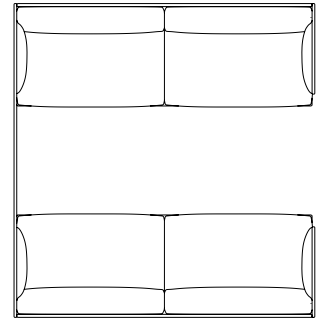

OUTLINE SOFA SERIES

Highback Cabin 100 (Also available with SH: 45 cm / 17.7")

231 cm / 90.94"

170 cm / 66.9"

115 cm / 45.3"
SH 40 cm / 15.7"

2-Seater

170 cm / 66.9"

3-Seater

220 cm / 86.6"

Highback Cabin 120 (Also available with SH: 45 cm / 17.7")

231 cm / 90.94"

170 cm / 66.9"

140 cm / 55.12"
SH 40 cm / 15.7"

2-Seater

170 cm / 66.9"

3-Seater

220 cm / 86.6"

Highback Cabin 100 w/ Table—SH45 cm

231 cm / 90.94"
Table W 70cm / 27.56"

170 cm / 66.9"

120 cm / 47.3"
SH 45 cm / 17.7"

Table H 71 cm / 27.95"

2-Seater

170 cm / 66.9"

Highback Cabin 120 w/ Table—SH45 cm

231 cm / 90.94"
Table W 70cm / 27.56"

170 cm / 66.9"

145 cm / 57.09"
SH 45 cm / 17.7"

Table H 71 cm / 27.95"

2-Seater

170 cm / 66.9"