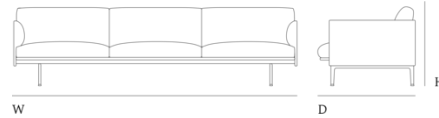

Outline Sofa 3 1/2-Seater

Dimensions

Height:	71 cm / 28"
Width:	255 cm / 100.4"
Depth:	84 cm / 33.1"
Seat Height:	40 cm / 15.7"
Seat Depth:	62 cm / 24.5"

Made-to-Order

This product can be upholstered in the following textiles: Acca, Allure Leather, Balder, Canvas, Clara, Clay, Colline, Divina, Divina MD, Divina Melange, Easy Leather, Ecriture, Endure Leather, Fiord, Grace Leather, Grain, Hallingdal, Hearth, Illusion Leather, Manner, Ocean, Planum, Refine Leather, Remix, Steelcut, Steelcut Quartet, Steelcut Trio, Twill Weave, Vancouver, Vidar

Option of Black or Polished Aluminum base for all made-to-order versions.

Upholstery Consumption for Customers' Own Material

Textile Upholstery: 10,4 m / 11.4 yds
Leather Upholstery: 21,2 m² / 228.2 ft²

Tests, Labels & Certifications

Eco-Labels & Certificates
DECLARE
VOC — Bifma X 7.1
VOC — CDPH 01350

Safety & Regulations
EAC Certificate
Technical Bulletin (TB)
TSCA Title VI – formaldehyde

Strength, Durability & Stability
BIFMA X5.4 — Lounge & Public Seating
EN 1022 Furniture
EN 16139-L2 Furniture

Upholstered Outline products that have the Declare Living Building Challenge Compliant certification only have the certification when upholstered with the following Kvadrat textiles and leather types: Balder, Canvas, Clara, Clay, Divina, Divina MD, Divina Mélange, Fiord, Hallingdal, Hero, Remix, Re-wool, Steelcut, Steelcut Trio, Vidar, Twill Weave, Refine Leather and Easy Leather. EU/US versions upholstered with a large selection of Kvadrat textiles are tested to VOC CDPH 01350 and VOC Bifma X7.1: Balder, Canvas, Clara, Clay, Divina, Divina MD, Divina Mélange, Fiord, Hallingdal, Hero, Remix, Re-wool, Steelcut, Steelcut Trio, Still, Vidar and Twill Weave. Refine Leather, Grace Leather and Easy Leather are tested to VOC CDPH 01350.

[Explore Assets](#)

[DOWNLOAD SITE](#)

[Endless Options](#)

[CONFIGURATOR](#)