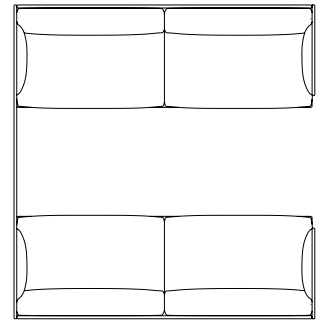

111 cm / 43.7"

78 cm / 30.7"

140 cm / 55.12"
SH 40 cm / 15.7"

OUTLINE SOFA SERIES

Highback Cabin 100 (Also available with SH: 45 cm / 17.7")

231 cm / 90.94"

170 cm / 66.9"

115 cm / 45.3"
SH 40 cm / 15.7"

2-Seater

170 cm / 66.9"

3-Seater

220 cm / 86.6"

Highback Cabin 120 (Also available with SH: 45 cm / 17.7")

231 cm / 90.94"

170 cm / 66.9"

140 cm / 55.12"
SH 40 cm / 15.7"

2-Seater

170 cm / 66.9"

3-Seater

220 cm / 86.6"

Highback Cabin 100 w/ Table—SH45 cm

231 cm / 90.94"
Table W 70cm / 27.56"

170 cm / 66.9"

120 cm / 47.3"
SH 45 cm / 17.7"