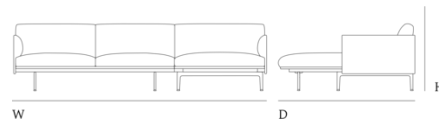

Outline Sofa Chaise Longue

Dimensions

Left

Height:	71 cm / 28"
Width:	263 cm / 103.5"
Depth:	142 cm / 55.9"
Seat Height:	40 cm / 15.7"
Seat Depth:	62 cm / 24.4"
Armrest Height:	60 cm / 23.6"

Right

Height:	71 cm / 28"
Width:	263 cm / 103.5"
Depth:	142 cm / 55.9"
Seat Height:	40 cm / 15.7"
Seat Depth:	62 cm / 24.4"
Armrest Height:	60 cm / 23.6"