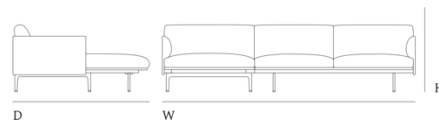

Additional Information

A Power Outlet including USB and USB-C charger can be added to the Outline Sofa Series. The Power Outlet is available in an EU, US and UK version. Please note that Muuto does not offer installation of the Power Outlet into any Muuto products.

Outline Sofa Chaise Longue

Dimensions

Left

Height:	71 cm / 28"
Width:	263 cm / 103.5"
Depth:	142 cm / 55.9"
Seat Height:	40 cm / 15.7"
Seat Depth:	62 cm / 24.4"
Armrest Height:	60 cm / 23.6"

Right

Height:	71 cm / 28"
Width:	263 cm / 103.5"
Depth:	142 cm / 55.9"
Seat Height:	40 cm / 15.7"
Seat Depth:	62 cm / 24.4"
Armrest Height:	60 cm / 23.6"