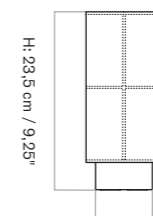

H: 23,5 cm / 9,25"
Ø: 10 cm / 3,93"

PRODUCTION PROCESS

Welded steel frame with a hand-made shade and sandblasted wood base.

COLOUR

Raw, stained oak

MATERIALS

Steel, linen, PS plastic, ash.
Thickness of linen may vary giving a slightly different light.

CERTIFICATIONS

CE and ETL certified, tests can be obtained upon request.

PACKAGING TYPE

Gift box

PACKAGING MEASUREMENTS

(H × W × D)
14,5 cm × 14,5 cm × h. 28,5 cm/
5,7" × 5,7" × 11,2"

MATERIALS & MAINTENANCE

Please visit audocph.com for materials, care and maintenance instructions.

Ø: 10 cm / 3,93"

H: 23,5 cm / 9,25"

Ø: 7,5 cm / 2,95"

H: 3,6 cm / 1,4"