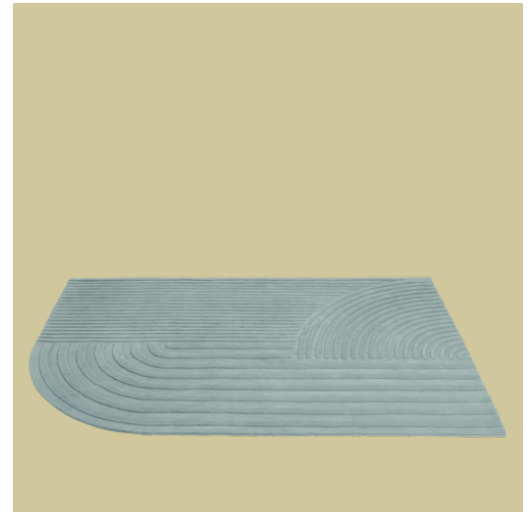

Relevo Rug

“The Relevo rug came to be as it often does; on the drawing board with paper and pencil. We like to create a whole story around a project, this time with a rug that could be a sculpture in its own right, virtually changing the perception of a room. Relevo’s swooping lines were inspired by land art and its sometimes furrowed, hypnotic paths in the soil. Relevo means relief in Latin, emblematic of the rug’s geometric pattern, made by trimming the hand tufted rug in levels and thereby creating a subtle effect of light and shadow, a compelling visual expression.”