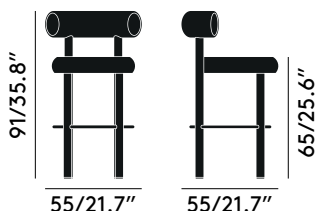

FAT STOOL 65CM

Fat is designed to hug the body and allow for multiple sitting positions. The extreme simplicity of the components is a testament to form following function, whilst maintaining a humorous silhouette. Quite a balancing act! Fat is made from moulded foam, wrapped in upholstery by experienced craftsmen, and comes with metal legs in high gloss black lacquer.

Year of Design	2019
Product Weight	13kg
Spares	Glide - Ackurat part no SF357M816S
Material	Fabric, Foam, Plywood, MDF, Steel
Foam Certification	BS 5852 Part 2: 1982 ignition source 5 (UK Sch 1 Part 1)
Certification	BS EN 16139: 2013 Level 1
Fabric Consumption	1m
Leather Consumption	1.8sqm